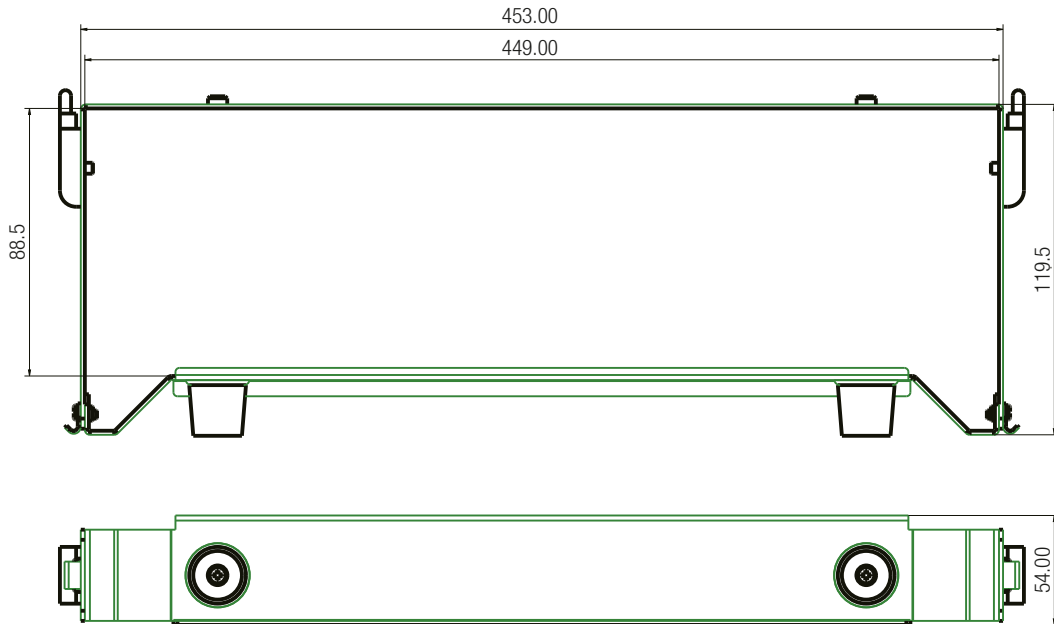

UE-48Li2400WH